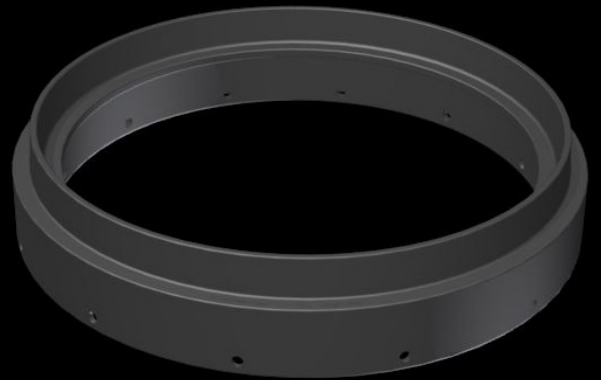

# T60 Circular Collar Cast Iron Collar

## Features & Product Data

- ^ Easy to install
- ^ Meets AS3996:2019 Class B Load Rating
- ^ Meets MRTS91 standard
- ^ Made to fit the T60 Circular Pit
- ^ Fits with both TRI TUFF<sup>®</sup> Composite & Steel Lids
- ^ Australian Made